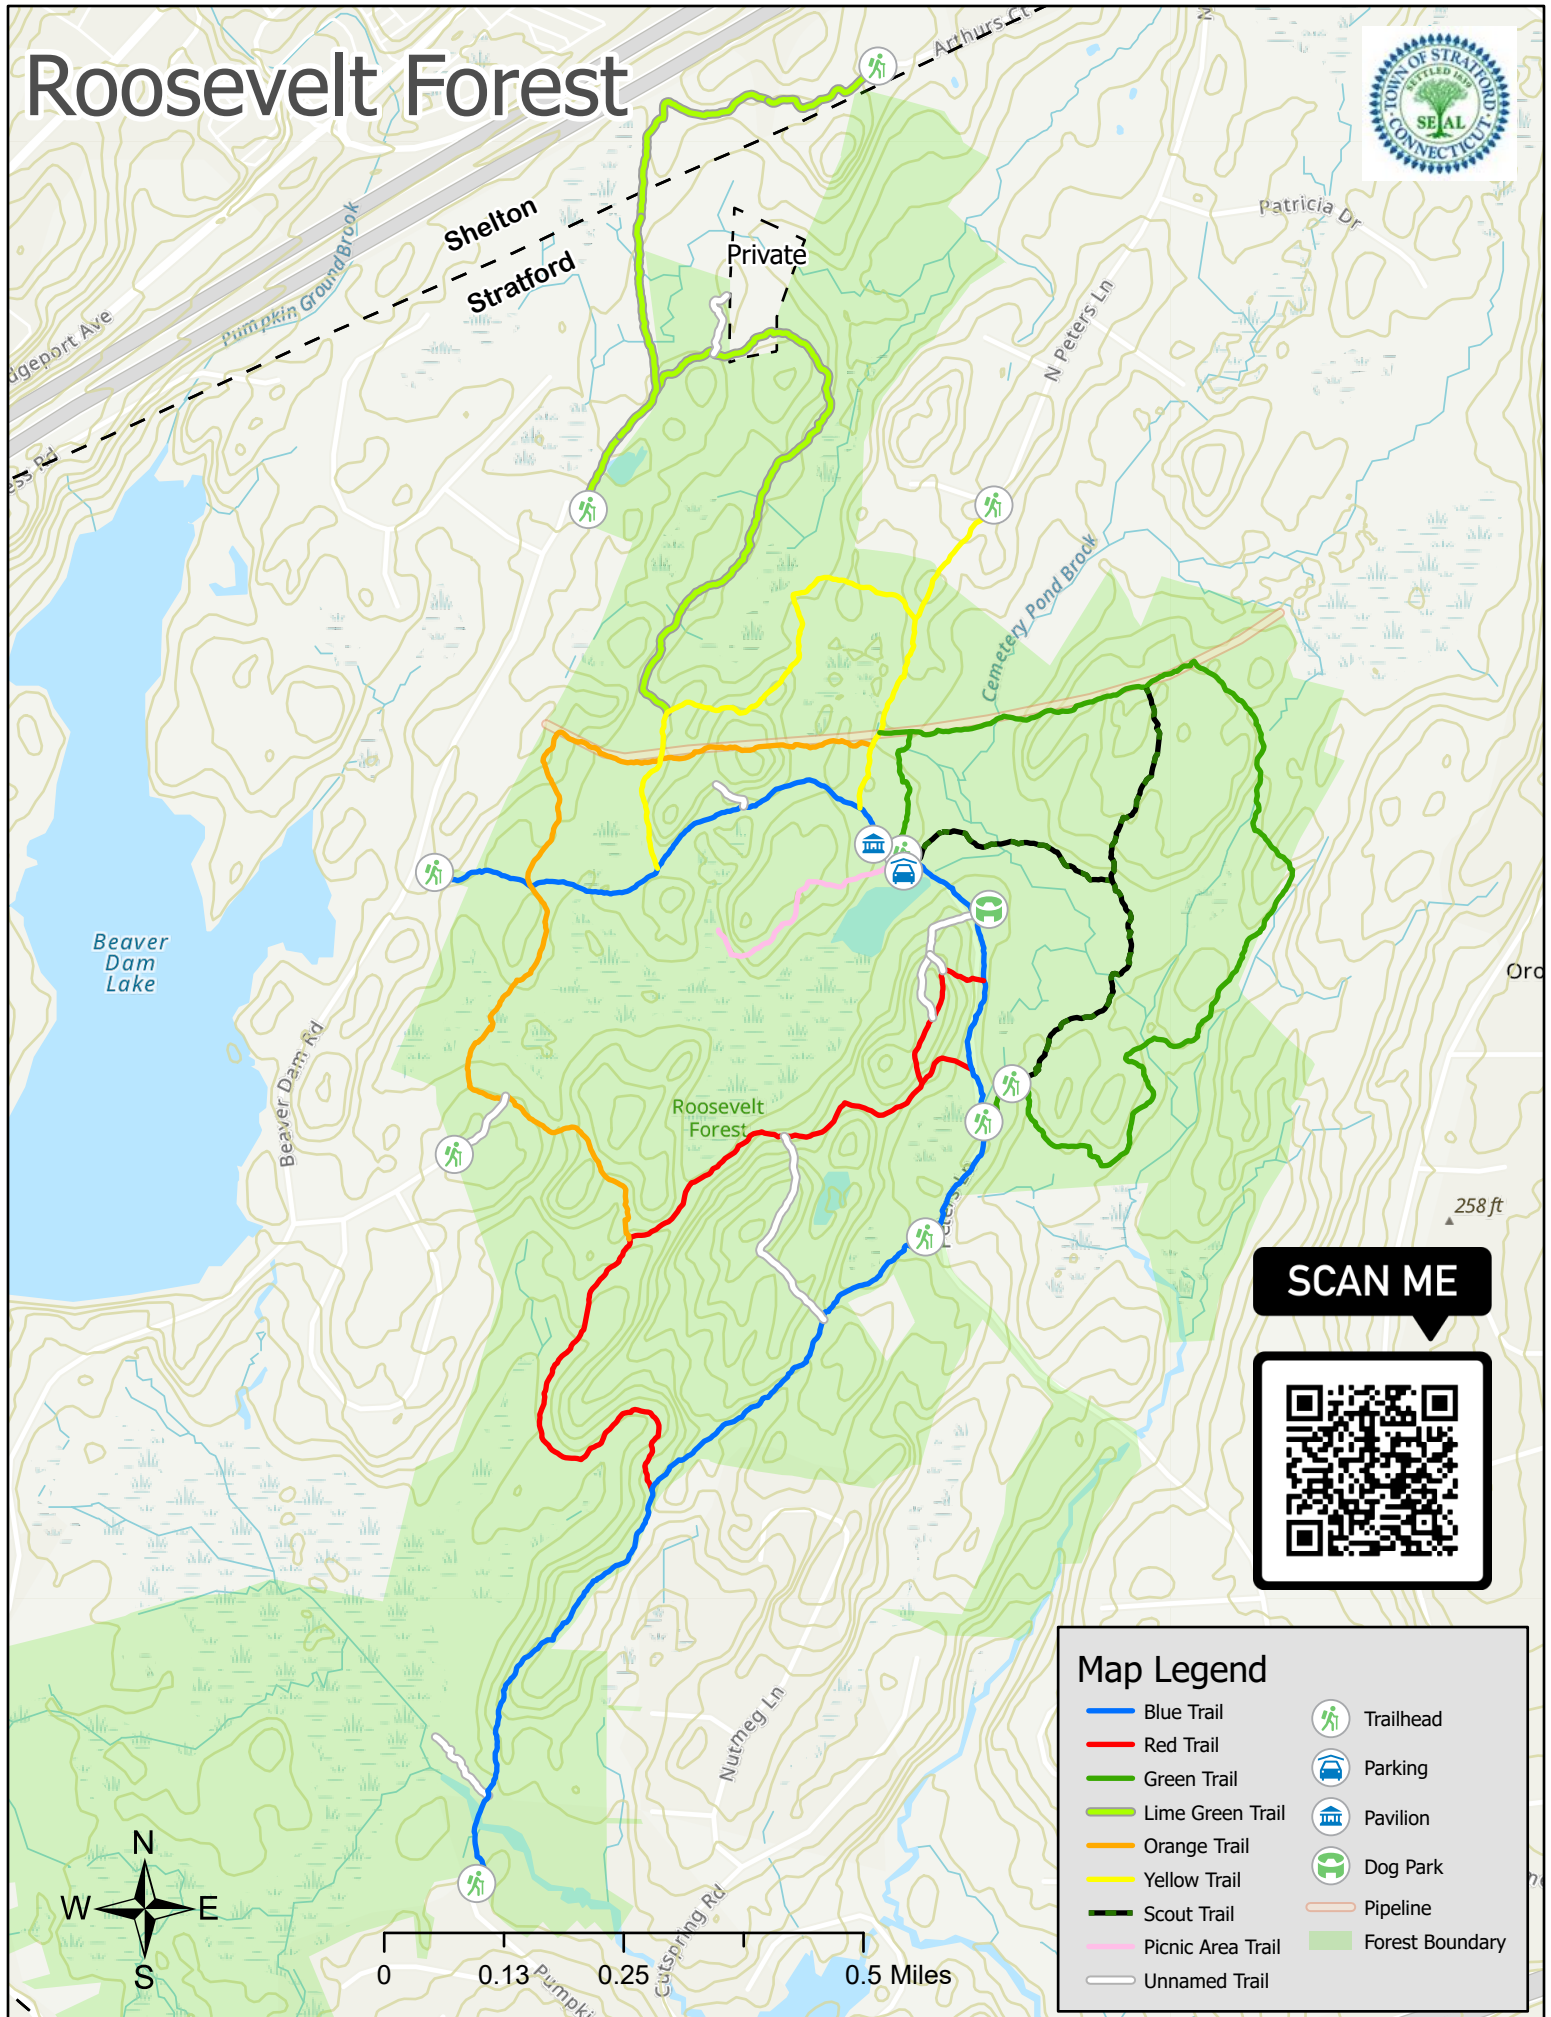

Roosevelt Forest

SCAN ME

	Blue Trail		Trailhead
	Red Trail		Parking
	Green Trail		Pavilion
	Lime Green Trail		Dog Park
	Orange Trail		Pipeline
	Yellow Trail		Forest Boundary
	Scout Trail		Unnamed Trail
	Picnic Area Trail		